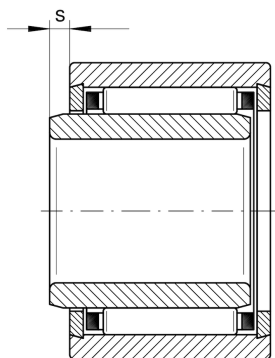

**NKI6/12-TV-XL**

Needle roller bearing

Schaeffler ID:
0507614710000

Needle roller bearings NKI, light series

X-life

Technical information

**Main Dimensions & Performance Data**

d	6 mm	Bore diameter
D	16 mm	Outside diameter
B	12 mm	Width
C_r	5,100 N	Basic dynamic load rating, radial
C_{0r}	5,000 N	Basic static load rating, radial
C_{ur}	860 N	Fatigue load limit, radial
n_G	31,000 1/min	Limiting speed
n_{gr}	28,500 1/min	Reference speed
	12.81 g	Weight

Dimensions

F	9 mm	Raceway diameter inner ring
r_{min}	0.3 mm	Minimum chamfer dimension
s	1.5 mm	Axial displacement

Temperature range

T_{min}	-20 °C	Operating temperature min.
T_{max}	120 °C	Operating temperature max.