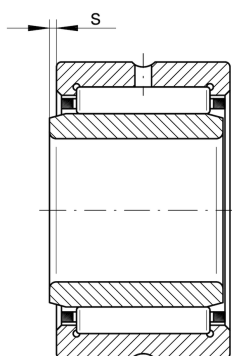

**NKI6/12-TV-XL**

Needle roller bearing

Schaeffler ID:
0507614710000

Needle roller bearings NKI, light series

X-life

Technical information

**Main Dimensions & Performance Data**

d	6 mm	Bore diameter
D	16 mm	Outside diameter
B	12 mm	Width
C_r	5,100 N	Basic dynamic load rating, radial
C_{0r}	5,000 N	Basic static load rating, radial
C_{ur}	860 N	Fatigue load limit, radial
n_G	31,000 1/min	Limiting speed
n_{gr}	28,500 1/min	Reference speed
	12.81 g	Weight

Dimensions

F	9 mm	Raceway diameter inner ring
r_{min}	0.3 mm	Minimum chamfer dimension
s	1.5 mm	Axial displacement

Temperature range

T_{min}	-20 °C	Operating temperature min.
T_{max}	120 °C	Operating temperature max.